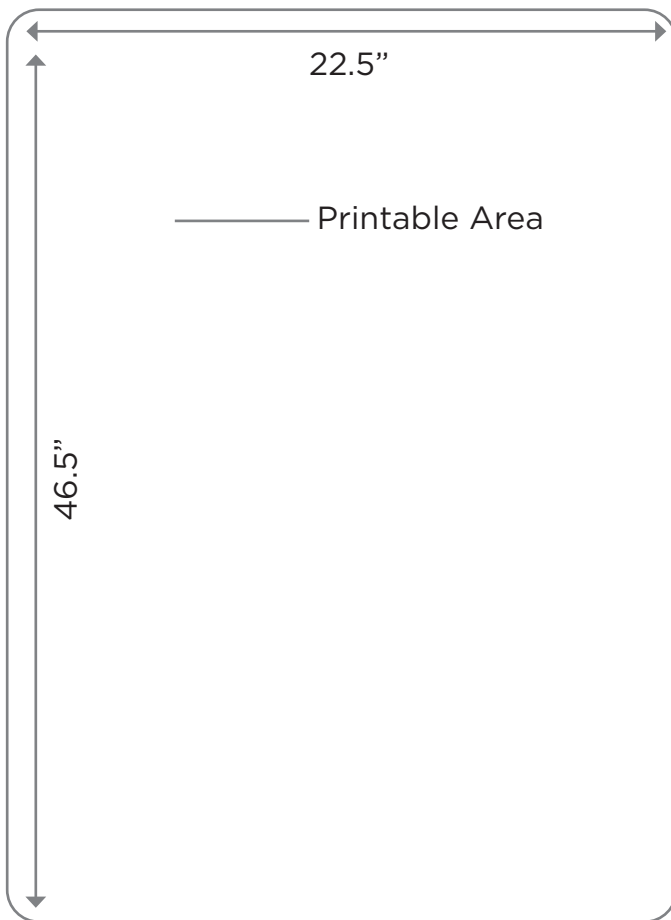

MINI GRAPHIC DISPLAY WALL

Product Code: 12613

Dimensions: 5'1" Tall x 24" Wide X 16" Deep

Printable Area: 46.5" Tall x 22.5" Wide

DESIGN SPECIFICATIONS

- Acceptable files formats are Adobe Illustrator (.ai), Encapsulated Postscript (.eps), Adobe Photoshop (.psd or .psb) and Adobe Acrobat (.pdf)
- Convert all text to outlines or supply fonts used
- Include any linked files with submissions or embed images
- Ensure that all graphic elements are no less than 150 DPI at full scale
- Please add 1/4" bleed to all artwork